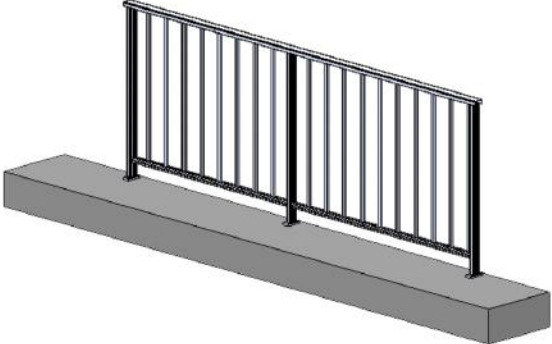

Rectangle Handrail

- Modular system
- Concealed fixings
- Different handrails to choose from
- Easy assembled

CMW HERITAGE

CMW *GLASS SERIES*

CMW VISTA

Oval Handrail

Rectangle Handrail

- Modular system
- Concealed fixings
- Different handrails to choose from
- Easily assembled
- Glass 6, 8 or 10mm

CMW CLASSIC

CMW *SETTLER* - Composition

Elevation View

Isometric View

CMW *HERITAGE* - Composition

Elevation View

Isometric View

CMW VISTA - Composition

Elevation View

Isometric View

CMW CLASSIC - Composition

Elevation View

Isometric View