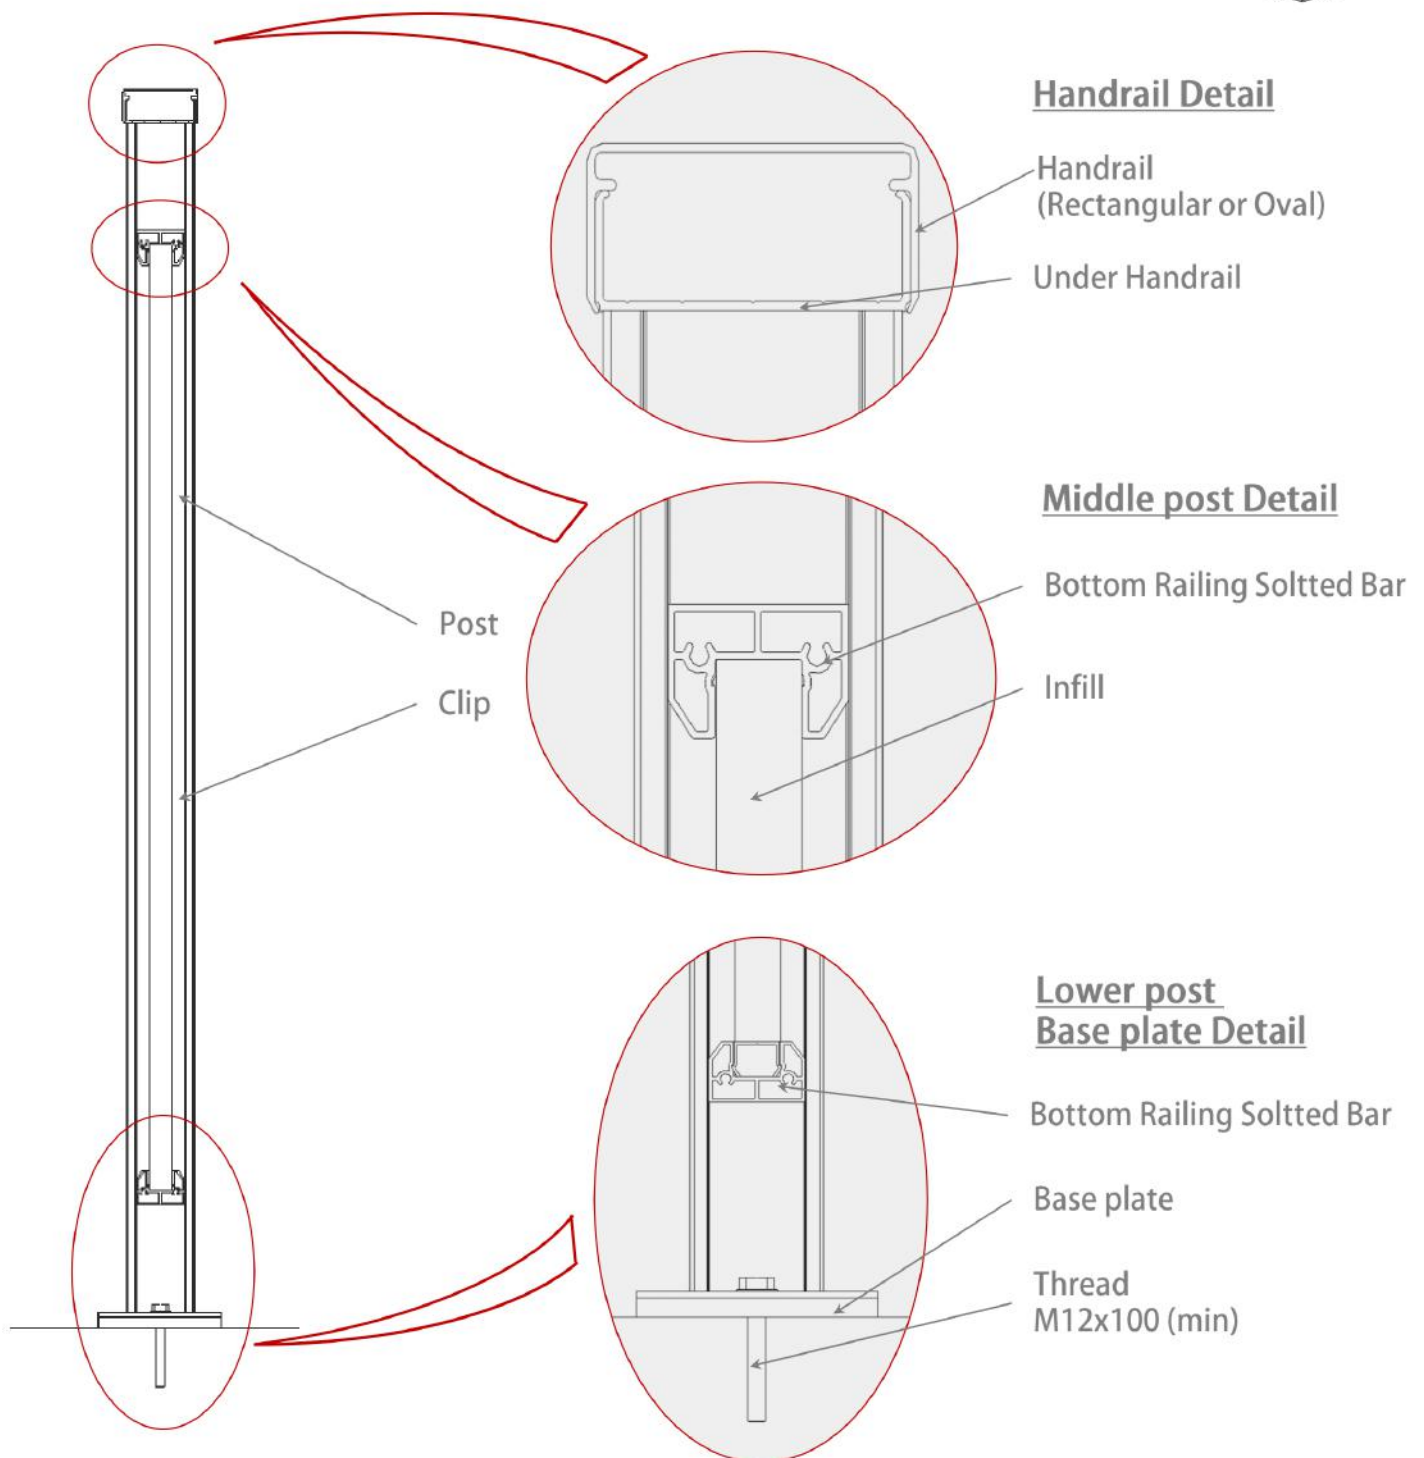

Rectangle Handrail

- Modular system
- Concealed fixings
- Different handrails to choose from
- Easy assembled

CMW HERITAGE

CMW *GLASS SERIES*

CMW VISTA

Oval Handrail

Rectangle Handrail

- Modular system
- Concealed fixings
- Different handrails to choose from
- Easily assembled
- Glass 6, 8 or 10mm

CMW CLASSIC

CMW *SETTLER* - Composition

Elevation View

Isometric View

CMW *HERITAGE* - Composition

Elevation View

Isometric View

CMW VISTA - Composition

Elevation View

Isometric View

CMW CLASSIC - Composition

Elevation View

Isometric View