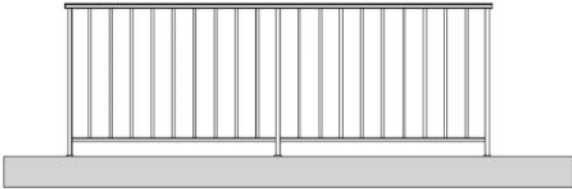

Rectangle Handrail

- Modular system
- Concealed fixings
- Different handrails to choose from
- Easy assembled

CMW HERITAGE

CMW *GLASS SERIES*

CMW VISTA

Oval Handrail

Rectangle Handrail

- Modular system
- Concealed fixings
- Different handrails to choose from
- Easily assembled
- Glass 6, 8 or 10mm

CMW CLASSIC

CMW *SETTLER* - Composition

Elevation View

Isometric View

CMW *HERITAGE* - Composition

Elevation View

Isometric View

CMW VISTA - Composition

Elevation View

Isometric View

CMW CLASSIC - Composition

Elevation View

Isometric View