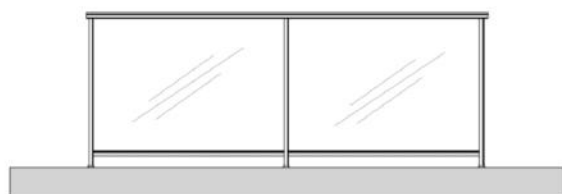

Rectangle Handrail

- Modular system
- Concealed fixings
- Different handrails to choose from
- Easy assembled

CMW HERITAGE

CMW *GLASS SERIES*

CMW VISTA

Oval Handrail

Rectangle Handrail

- Modular system
- Concealed fixings
- Different handrails to choose from
- Easily assembled
- Glass 6, 8 or 10mm

CMW CLASSIC

CMW *SETTLER* - Composition

Elevation View

Isometric View

CMW *HERITAGE* - Composition

Elevation View

Isometric View

CMW VISTA - Composition

Elevation View

Isometric View

CMW CLASSIC - Composition

Elevation View

Isometric View