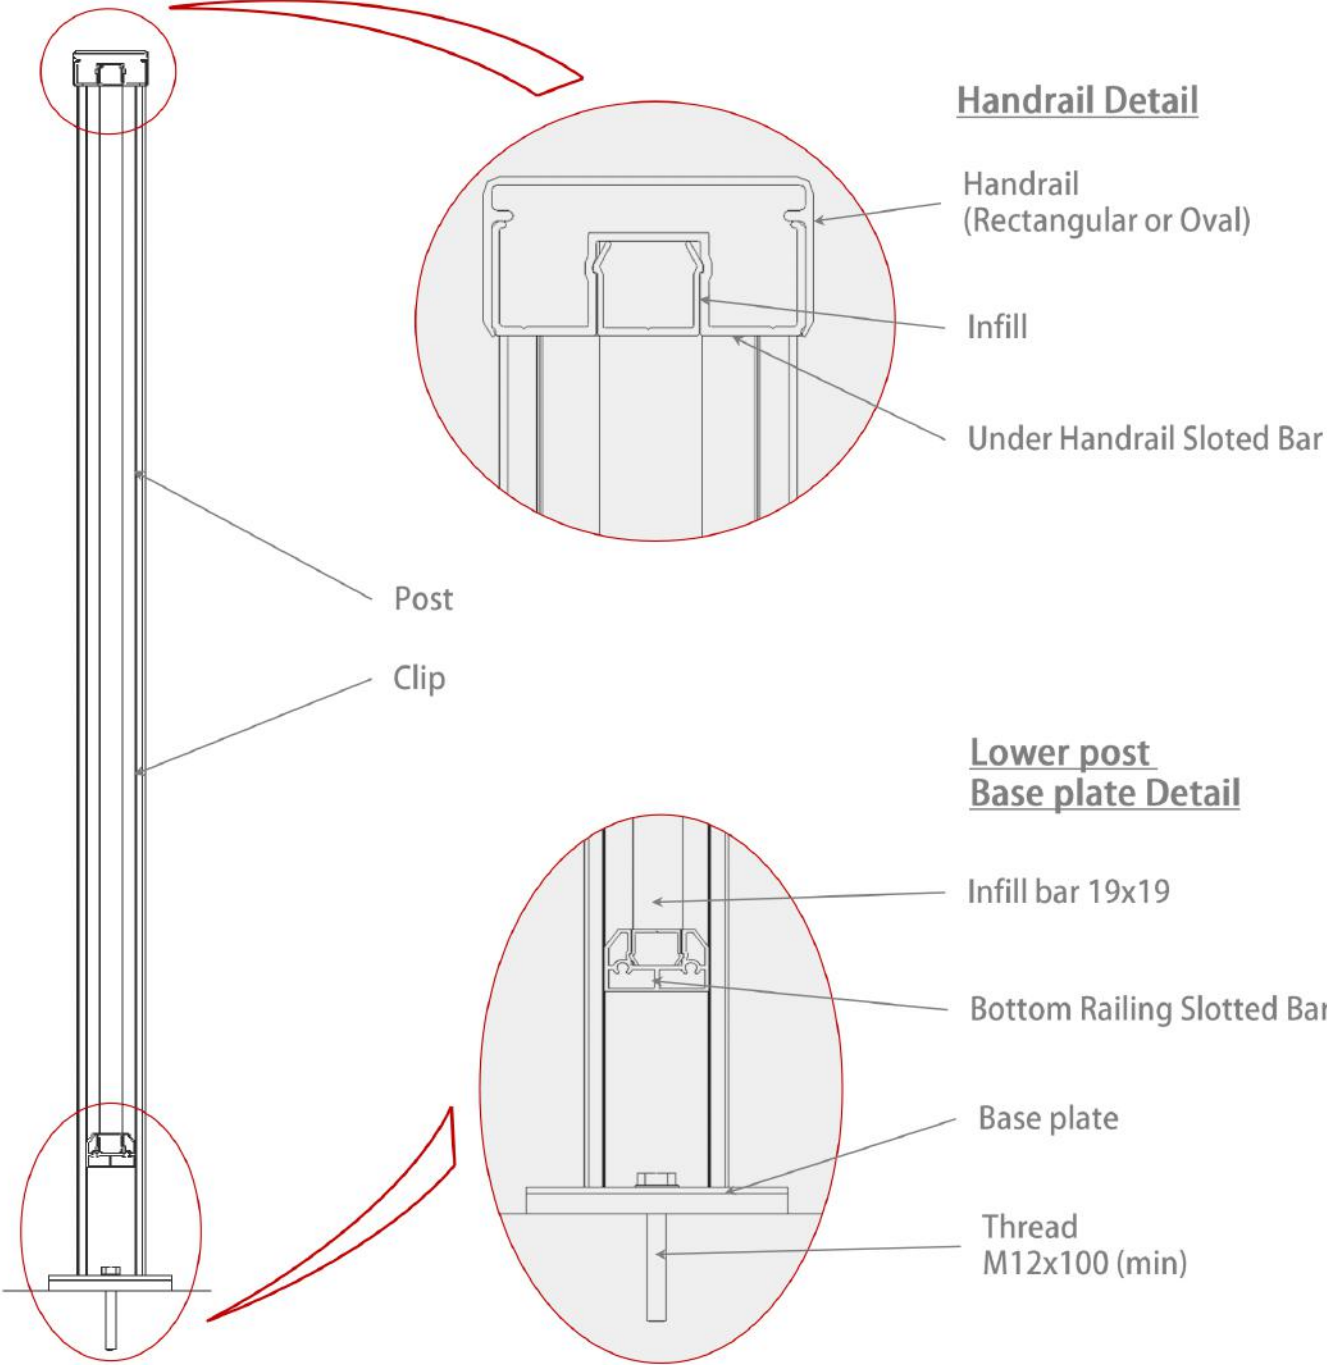

Rectangle Handrail

- Modular system
- Concealed fixings
- Different handrails to choose from
- Easy assembled

CMW HERITAGE

CMW *GLASS SERIES*

CMW VISTA

Oval Handrail

Rectangle Handrail

- Modular system
- Concealed fixings
- Different handrails to choose from
- Easily assembled
- Glass 6, 8 or 10mm

CMW CLASSIC

CMW *SETTLER* - Composition

Elevation View

Isometric View

CMW *HERITAGE* - Composition

Elevation View

Isometric View

CMW VISTA - Composition

Elevation View

Isometric View

CMW CLASSIC - Composition

Elevation View

Isometric View