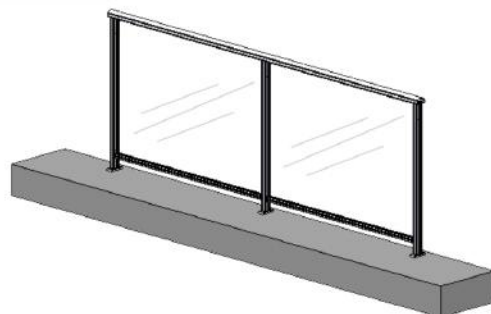

Rectangle Handrail

- Modular system
- Concealed fixings
- Different handrails to choose from
- Easy assembled

CMW HERITAGE

CMW *GLASS SERIES*

CMW VISTA

Oval Handrail

Rectangle Handrail

- Modular system
- Concealed fixings
- Different handrails to choose from
- Easily assembled
- Glass 6, 8 or 10mm

CMW CLASSIC

CMW *SETTLER* - Composition

Elevation View

Isometric View

CMW *HERITAGE* - Composition

Elevation View

Isometric View

CMW VISTA - Composition

Elevation View

Isometric View

CMW CLASSIC - Composition

Elevation View

Isometric View