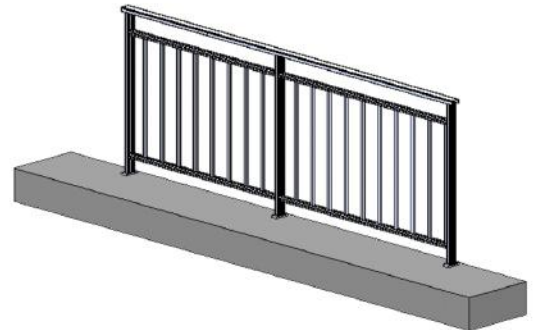

Rectangle Handrail

- Modular system
- Concealed fixings
- Different handrails to choose from
- Easy assembled

CMW HERITAGE

CMW *GLASS SERIES*

CMW VISTA

Oval Handrail

Rectangle Handrail

- Modular system
- Concealed fixings
- Different handrails to choose from
- Easily assembled
- Glass 6, 8 or 10mm

CMW CLASSIC

CMW *SETTLER* - Composition

Elevation View

Isometric View

CMW *HERITAGE* - Composition

Elevation View

Isometric View

CMW VISTA - Composition

Elevation View

Isometric View

CMW CLASSIC - Composition

Elevation View

Isometric View