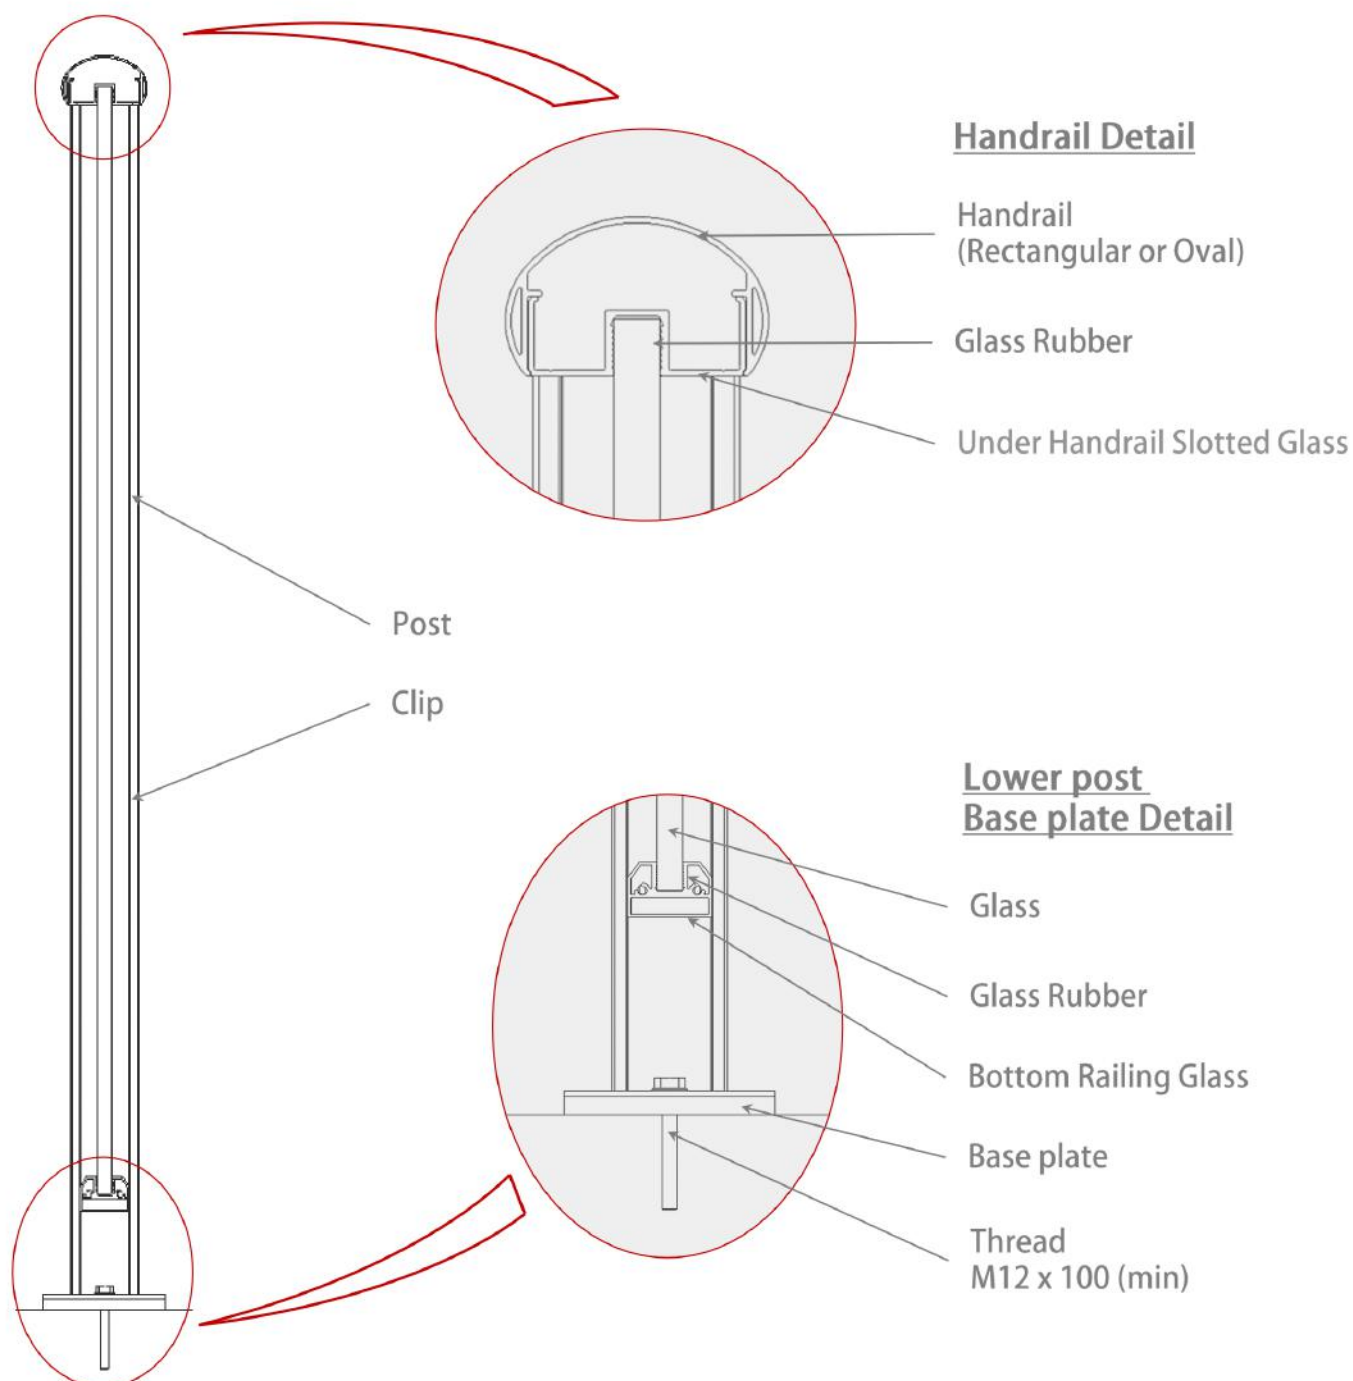

Rectangle Handrail

- Modular system
- Concealed fixings
- Different handrails to choose from
- Easy assembled

CMW HERITAGE

CMW *GLASS SERIES*

CMW VISTA

Oval Handrail

Rectangle Handrail

- Modular system
- Concealed fixings
- Different handrails to choose from
- Easily assembled
- Glass 6, 8 or 10mm

CMW CLASSIC

CMW *SETTLER* - Composition

Elevation View

Isometric View

CMW *HERITAGE* - Composition

Elevation View

Isometric View

CMW VISTA - Composition

Elevation View

Isometric View

CMW CLASSIC - Composition

Elevation View

Isometric View