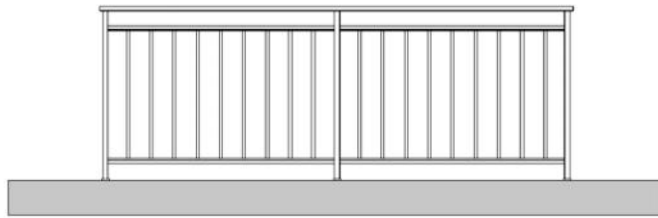

Rectangle Handrail

- Modular system
- Concealed fixings
- Different handrails to choose from
- Easy assembled

CMW HERITAGE

CMW *GLASS SERIES*

CMW VISTA

Oval Handrail

Rectangle Handrail

- Modular system
- Concealed fixings
- Different handrails to choose from
- Easily assembled
- Glass 6, 8 or 10mm

CMW CLASSIC

CMW *SETTLER* - Composition

Elevation View

Isometric View

CMW *HERITAGE* - Composition

Elevation View

Isometric View

CMW VISTA - Composition

Elevation View

Isometric View

CMW CLASSIC - Composition

Elevation View

Isometric View